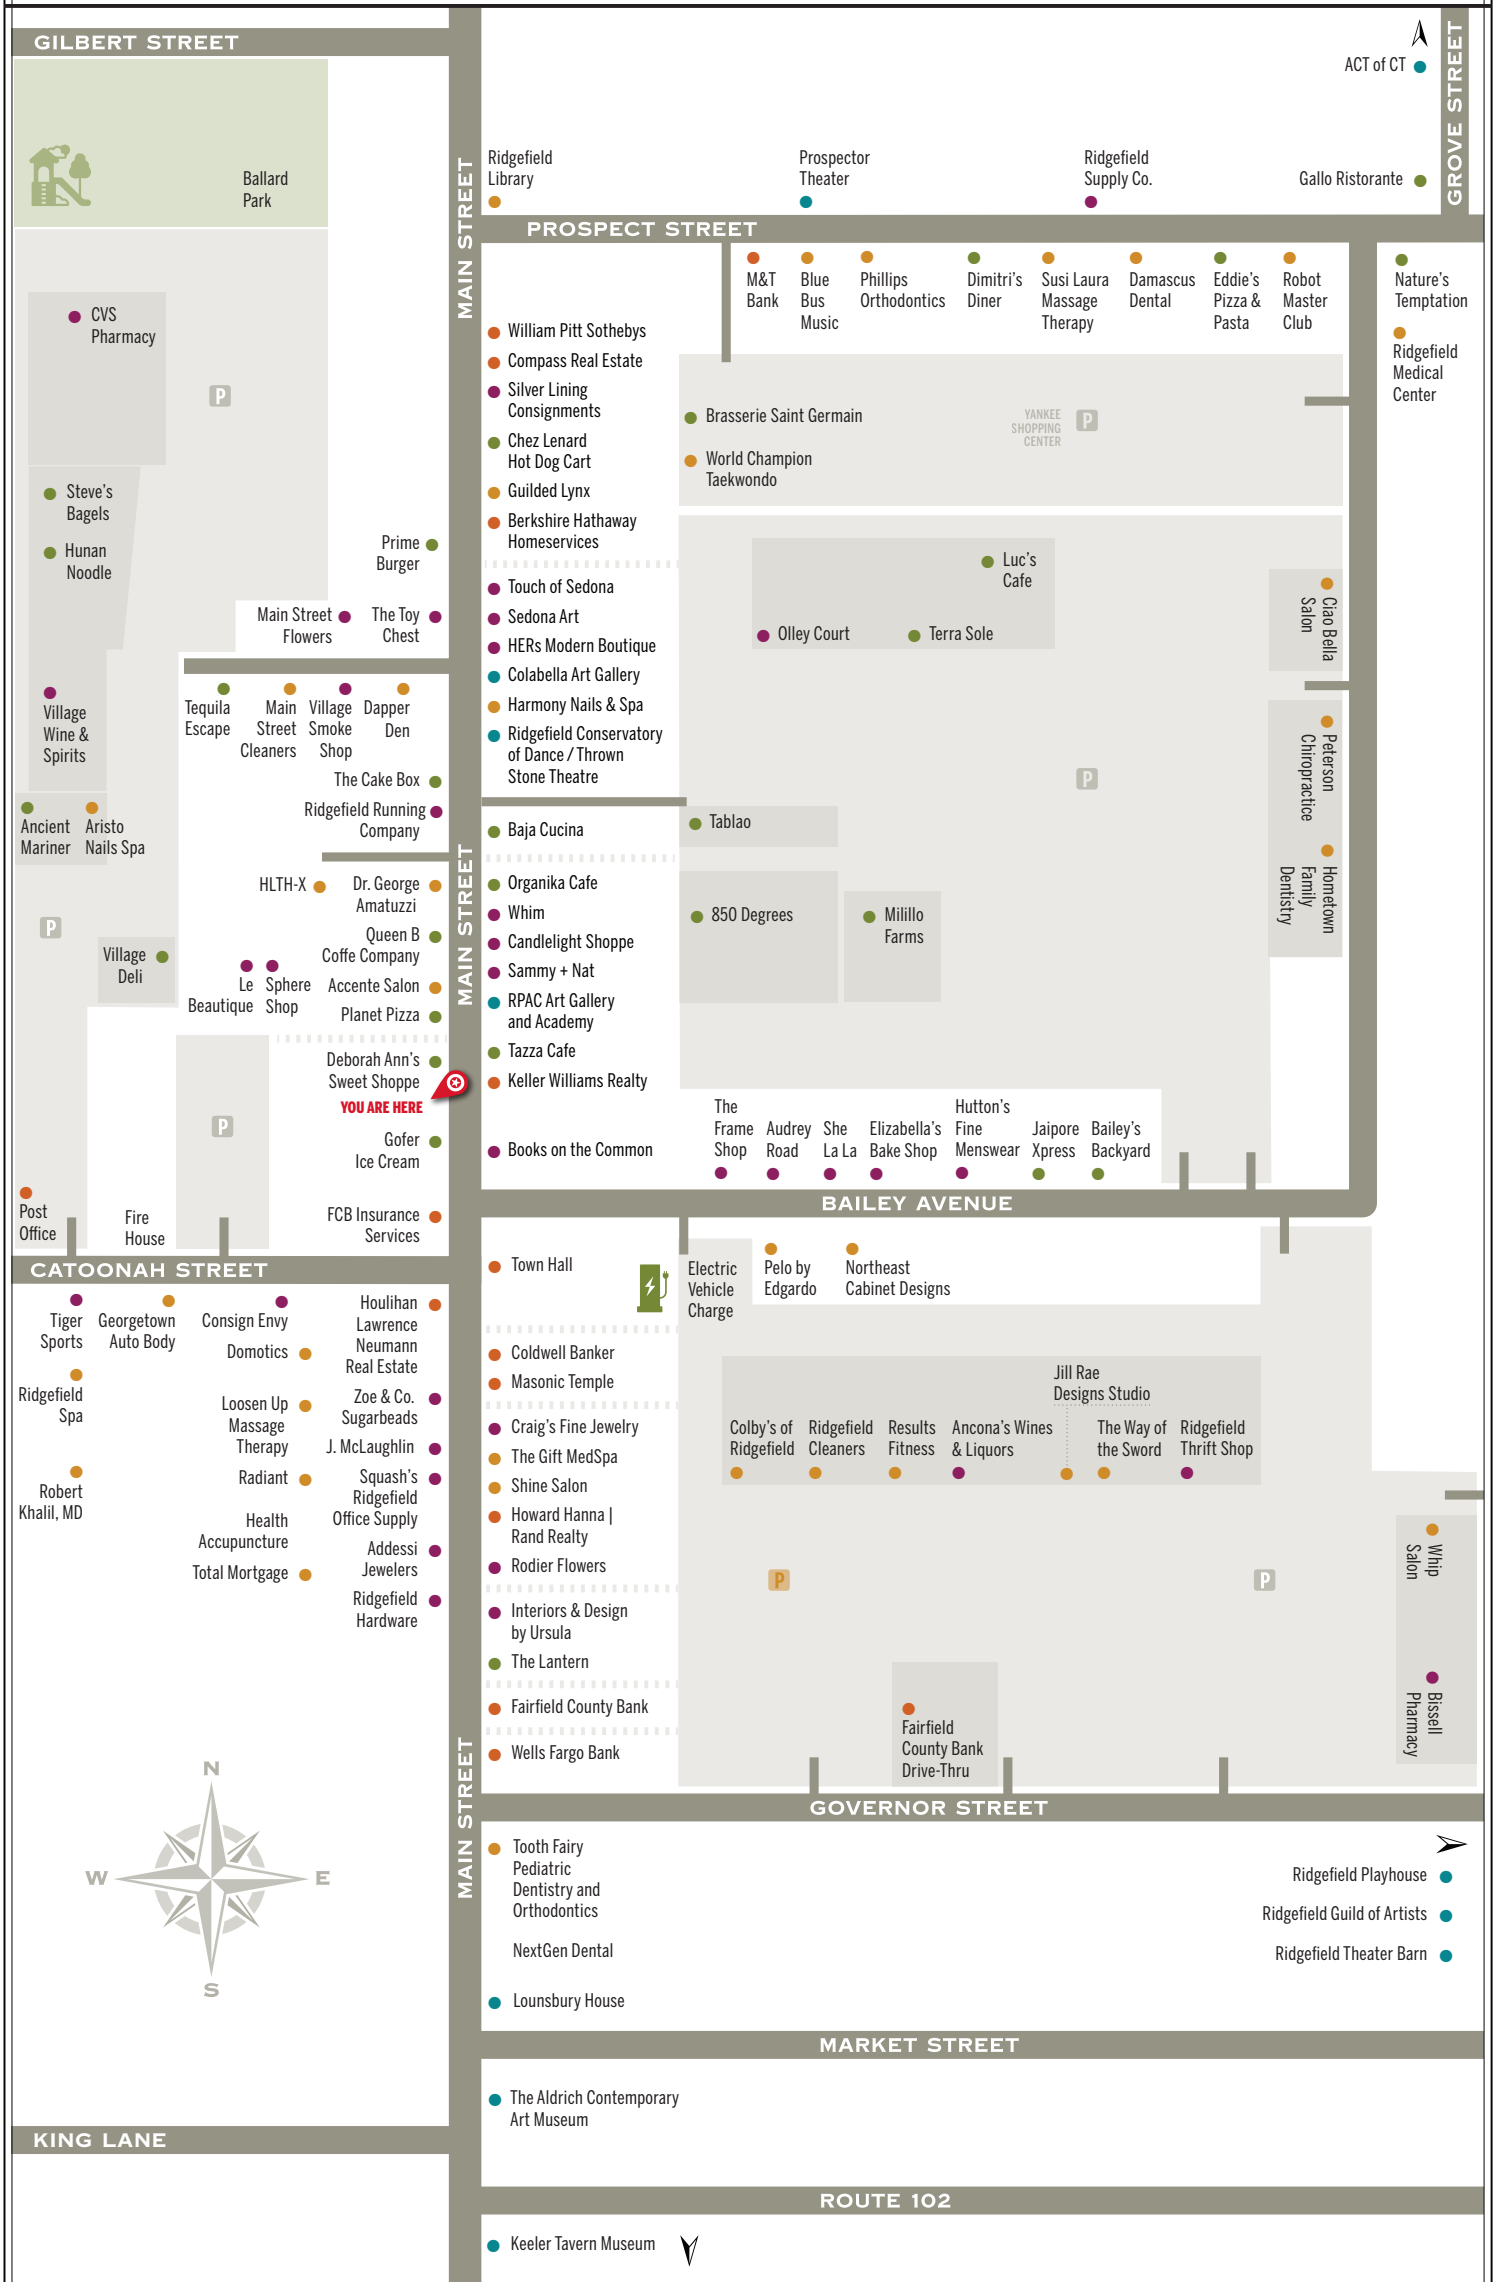

DOWNTOWN MAIN STREET RIDGEFIELD

Produced by the Ridgefield Economic & Community Development Commission

DOWNTOWN MAIN STREET RIDGEFIELD

Produced by the Ridgefield Economic & Community Development Commission

DINING

- 850 Degrees**
casual Italian cuisine, pizza restaurant and bar
- Bailey's Backyard**
fine American-style cuisine
- Baja Cucina**
Mexican counter-service dining
- Botanika Cafe**
organic, plant-based, gluten-free cafe
- Brasserie Saint Germain**
new French cuisine
- Chez Lenard**
hot dog cart
- Deborah Ann's Sweet Shoppe**
homemade chocolate, ice cream, gifts
- Gallo Ristorante**
fine Italian cuisine
- Gofer Ice Cream**
ice cream and more
- Hunan Noodle**
Asian noodle restaurant
- Jaipore Xpress**
Indian takeout and dine-in
- Nature's Temptation**
organic food market
- Planet Pizza**
counter-service pizza, salads, and more
- Prime Burger**
burgers, fries, and shakes
- Queen B Coffe Company**
coffee, muffins, breakfast, lunch
- Steve's Bagels**
bagels, sandwiches, salads
- Tablao**
fine Spanish tapas restaurant and bar
- Tazza Cafe**
coffee, muffins, breakfast, lunch
- Tequila Escape**
Mexican restaurant and bar
- Terra Sole**
Italian restaurant and bar
- The Ancient Mariner**
casual American-style restaurant
- The Cake Box**
cupcakes, Cakes, cookies
- The Lantern**
American-style restaurant and bar
- Village Deli**
sandwiches, salads, soup

Ridgefield Guild of Artists

Ridgefield Playhouse

Ridgefield Theater Barn

RPAC Art Gallery and Academy
fine art display and sales

The Aldrich Contemporary Art Museum
nationally acclaimed modern art

Thrown Stone Theatre